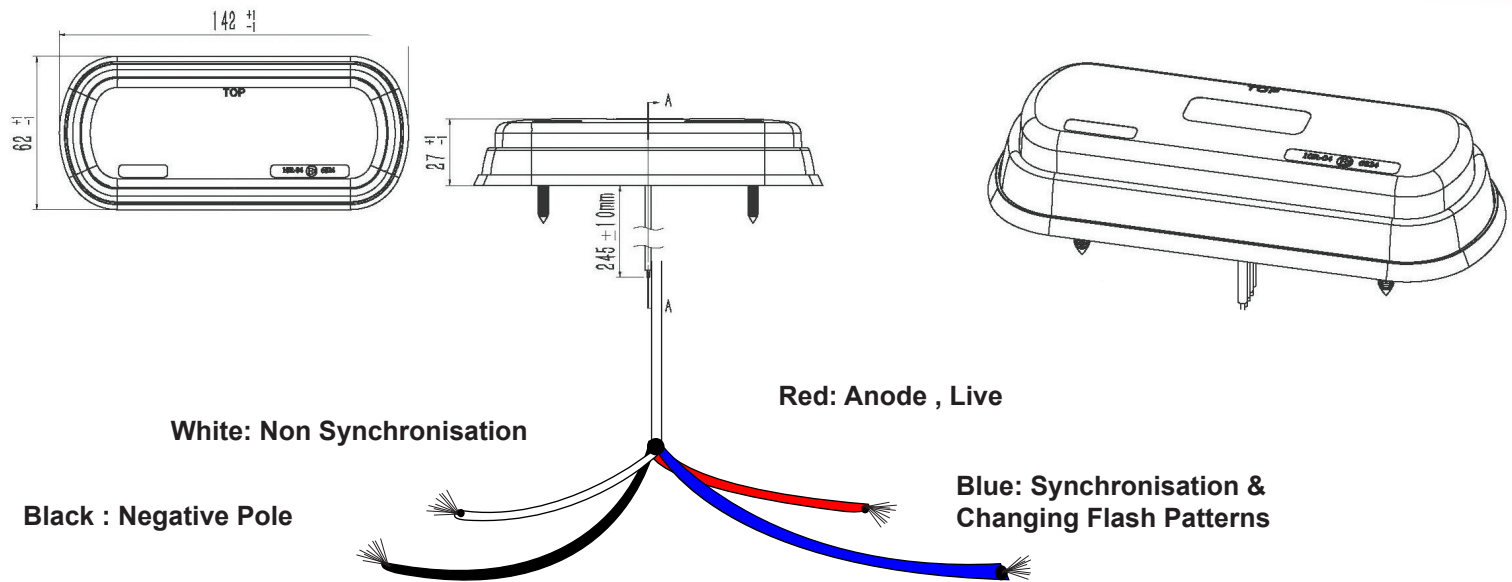

# Wiring Diagram For One CA 6079

**Note:** To Create a synchronisation effect please join wires Blue & white together.

**Disclaimer:** This diagram is to be used as a guide, Use of this guide is at the installers risk.